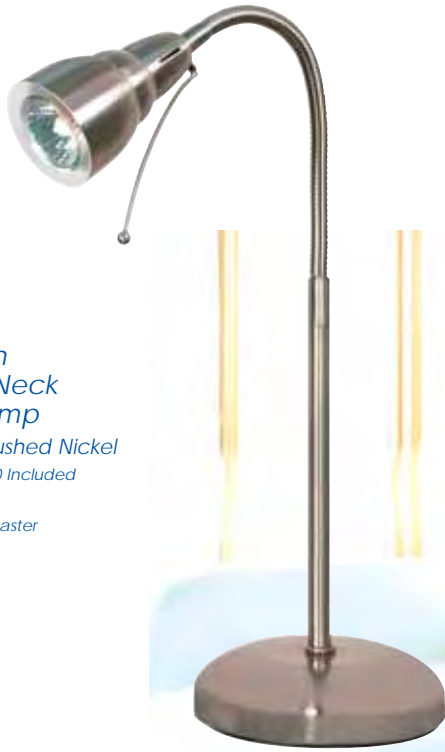

*Halogen
Goose Neck
Floor Lamp*

60-854 Brushed Nickel
(1) 35W GU10 Included
Height: 64"
Packing: 2/Master

floor & Desk Lamps

desk lamps & specialty lighting

*Clip on
Goose Neck Lamp*
60-861 Brushed Nickel
(1) 40W S11N Included
Height: 13"
Packing: 8/Master

*Small Goose Neck
Desk Lamp*
60-862 Brushed Nickel
(1) 40W S11N Included
Height: 13"
Packing: 12/Master

*Small
Drafting Lamp*
60-863 Brushed Nickel
(1) 40W S11N Included
Height: 21"
Packing: 4/Master

*Goose Neck
Floor Lamp*
60-864 Brushed Nickel
(1) 40W S11N Included
Height: 64"
Packing: 2/Master

Clip On Lamp
60-860 Brushed Nickel
(1) 40W S11N Included
Height: 7"
Packing: 12/Master
Clam shell blister

floor & Desk Lamps

desk lamps & specialty lighting

*Halogen
Goose Neck
Desk Lamp*
60-871 Brushed Nickel
(1) 35W GU10 Included
Height: 13"
Packing: 4/Master